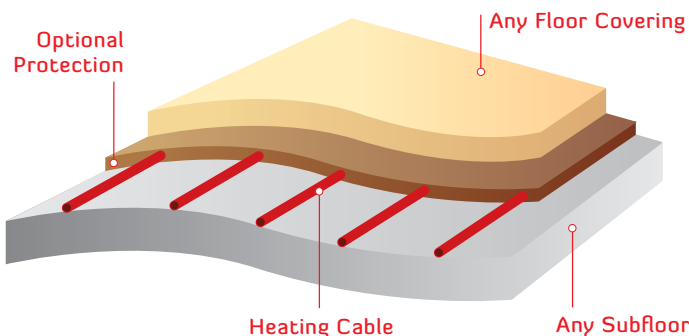

Floor heating from Livella is perfect for new homes and renovation projects. The versatile cables are installed safely out of sight and warm quickly only when they're needed.

The stylish thermostat is easy to use and gives you more flexible ways to enjoy your new heating system. The integrated accessory manager independently controls towel warmers, demisters and lights and will dramatically lower your energy costs.

Livella - the smartest floor heating ever developed.

Lifestyle Heating

Set separate weekday & weekend schedules to suit your routine.

Economy Mode

Control your energy costs. Select between performance, normal and economy modes.

All-in-One

Switch easily between air and floor temperature management.

Appliance Control

Control lights, fans, demisters and towel warmers to save hundreds of dollars every year.

Maximum, Minimum

Set safe temperatures for your family and floor coverings.

Parental Lock

Keep settings locked in and enjoy uninterrupted comfort.

Surface Heating Savings

Livella heating cables are fixed directly onto the subfloor and immediately below the floor coverings allowing heat to transfer rapidly into the room above.

The flexible thermostat gives you control over your energy costs for further savings. Simply select from economy, normal and performance modes to suit your budget. Easy!

Your Local Livella Heating Installer

Australia

PO Box 3929
Robina Town Centre
Queensland 4230

T: 1800 833 933
F: 1800 133 134
E: info@livella.com

New Zealand

PO Box 35812
Browns Bay
North Shore City 0753

T: 0800 432 892
F: 0800 443 289
E: nz@livella.com